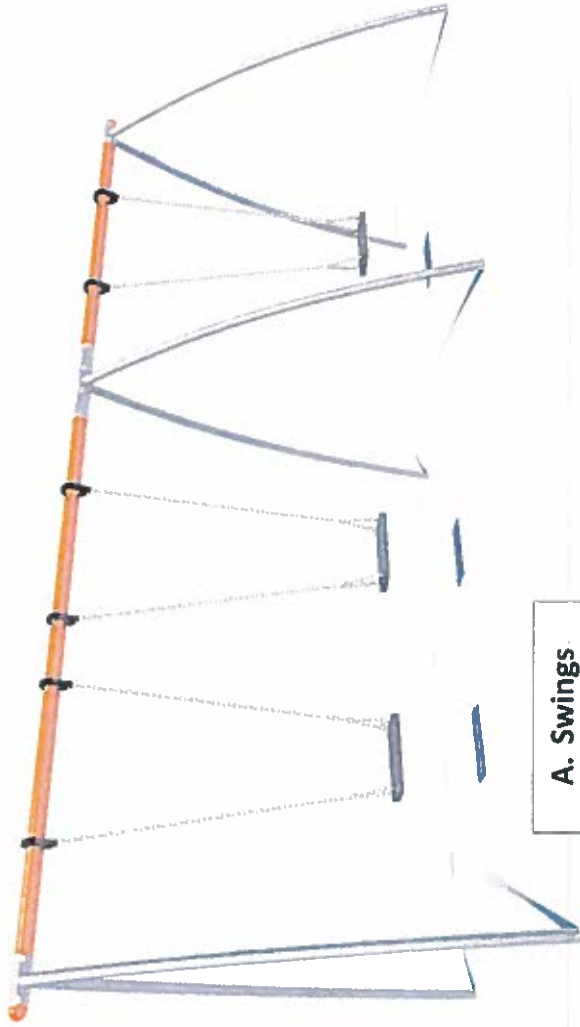

Onslow Street Play area and community garden

Key

- Existing trees
- Grass
- Indicative gym equipment
- New benches
- New fence
- New planting
- New tarmac
- Play area
- Raised planter

Play equipment

- A - Swings
- B - Climbing unit
- C - Balance trail
- D - Roundabout
- E - Springer

D. Roundabout

C. Balance trail

E. Spring seesaw

Onslow Street Play Area

A. Swings

B. Climbing unit & slide